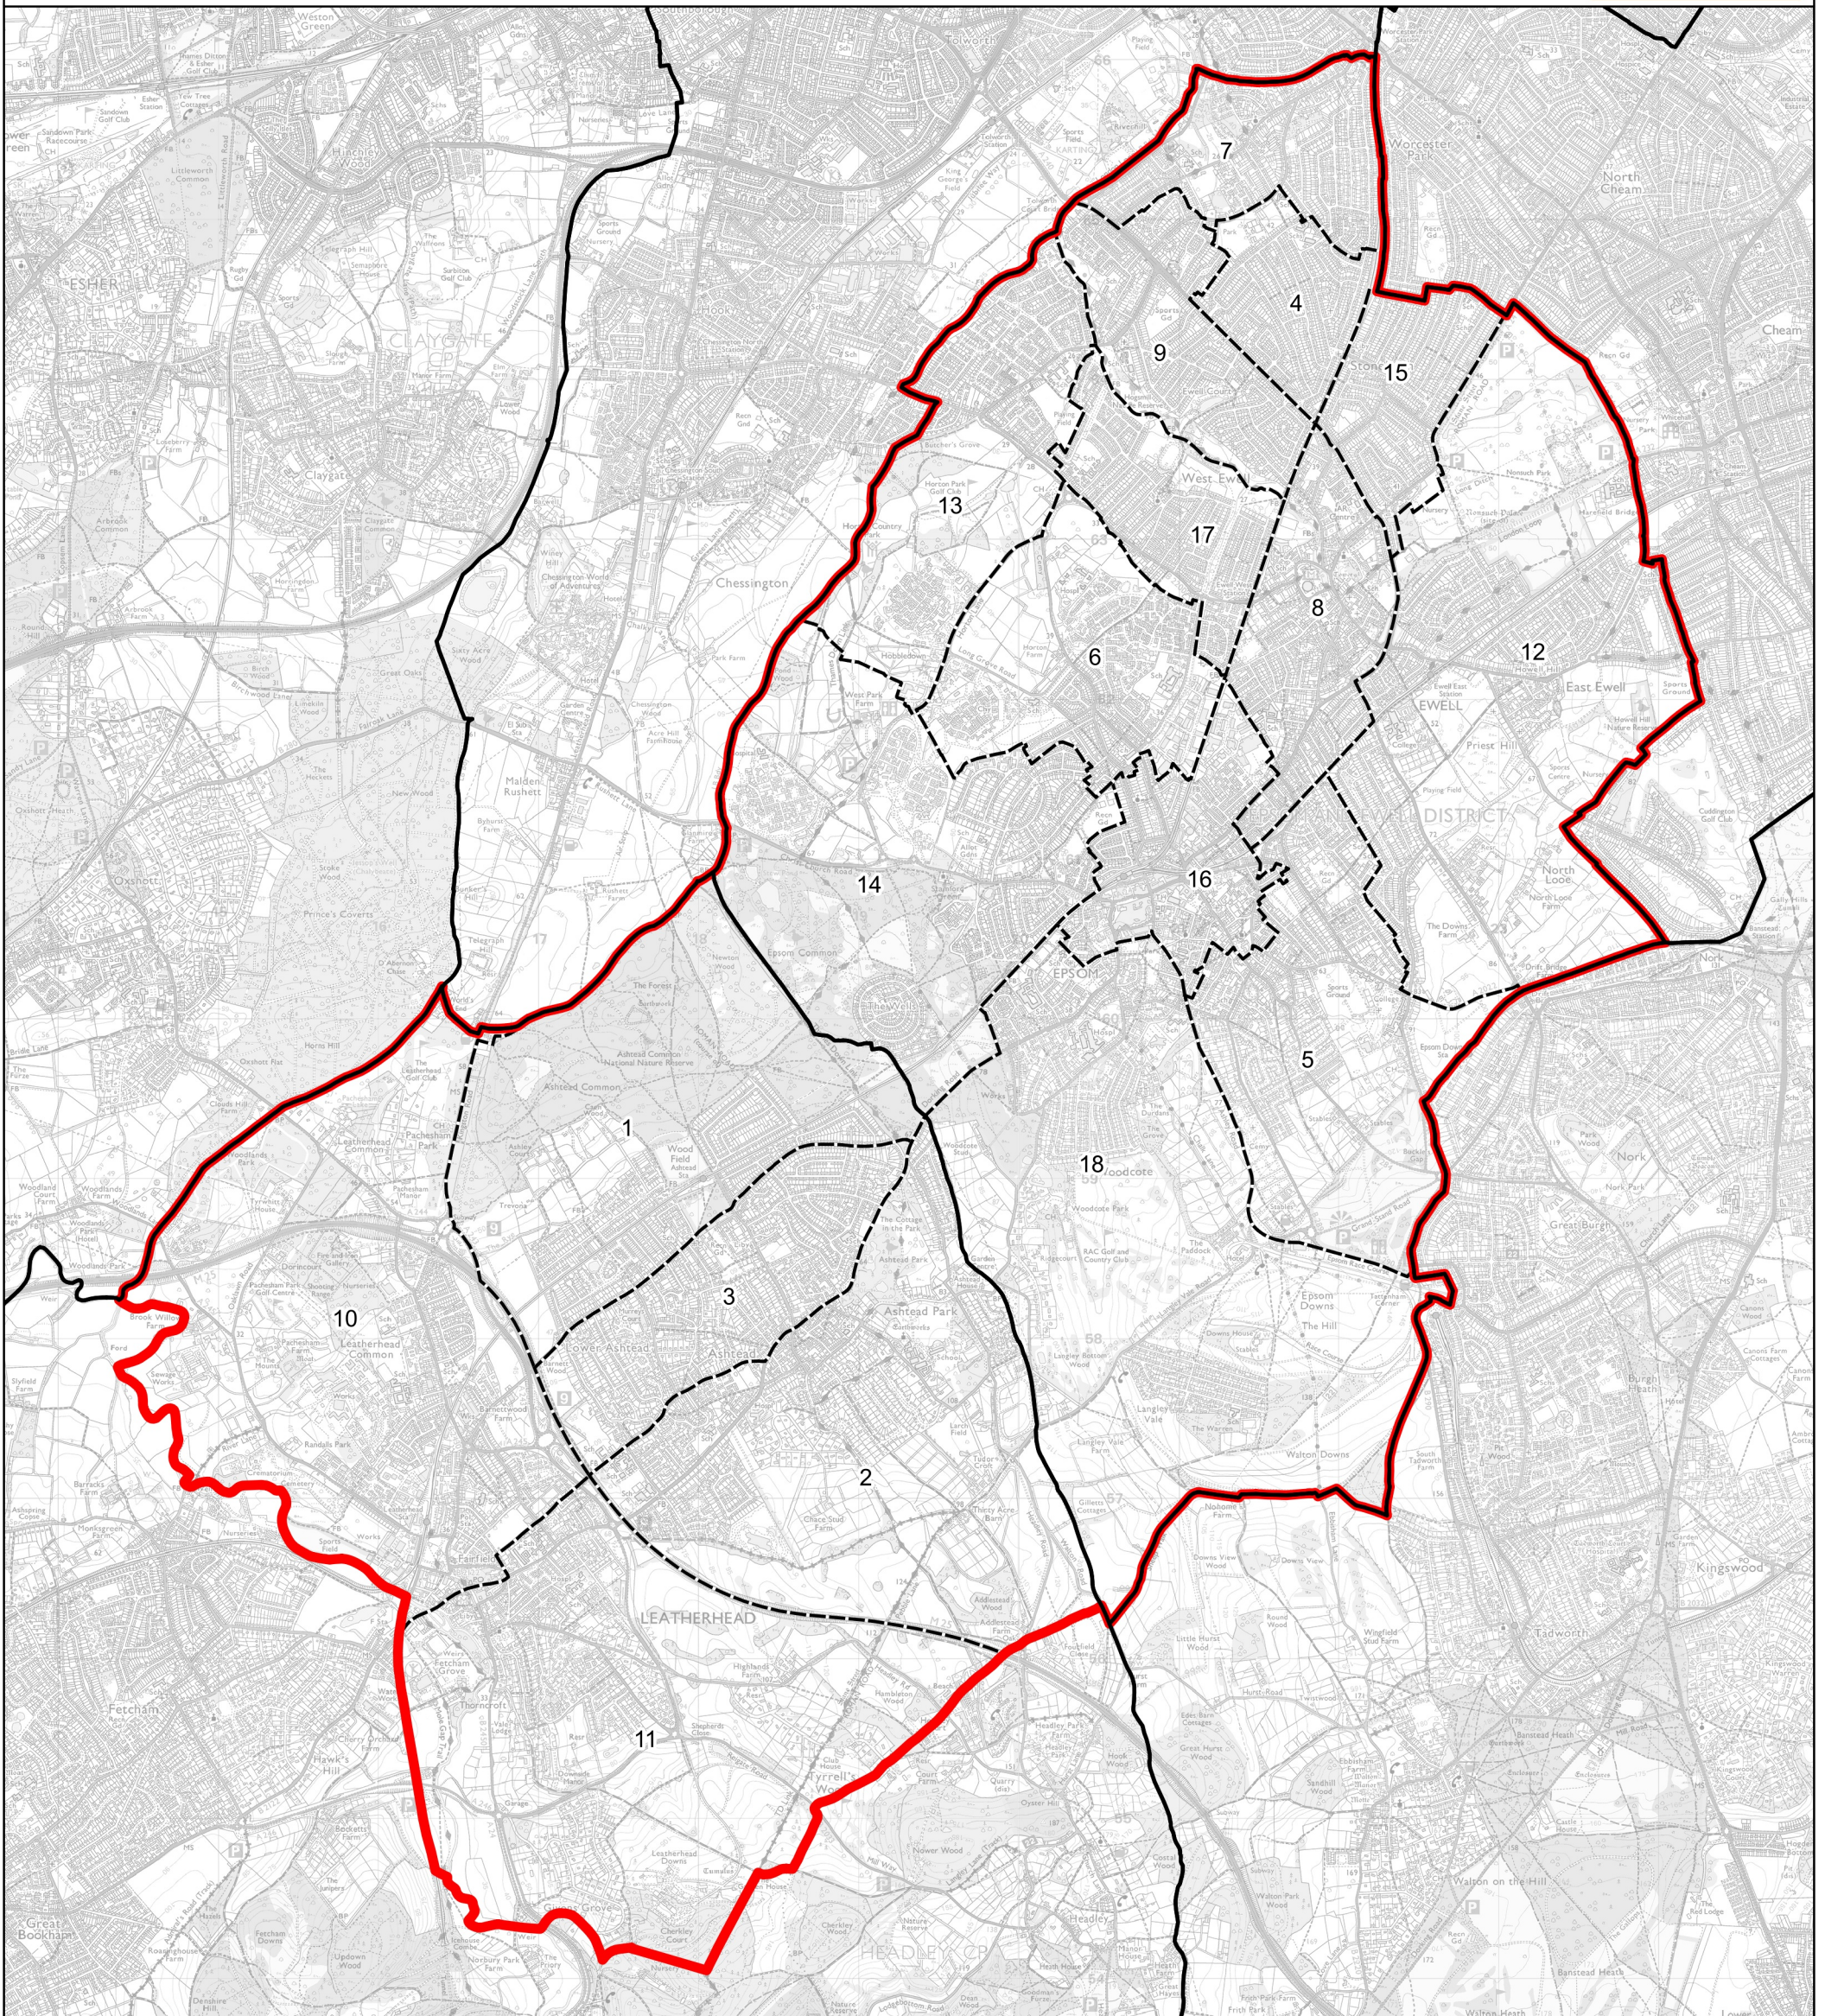

# Boundary Commission for England - Revised Proposals for the South East Region

Epsom and Ewell Borough Constituency - Electorate 76,844

**Wards:**

- |                  |                      |               |
|------------------|----------------------|---------------|
| 1 Ashted Common  | 8 Ewell              | 15 Stoneleigh |
| 2 Ashted Park    | 9 Ewell Court        | 16 Town       |
| 3 Ashted Village | 10 Leatherhead North | 17 West Ewell |
| 4 Auriol         | 11 Leatherhead South | 18 Woodcote   |
| 5 College        | 12 Nonsuch           |               |
| 6 Court          | 13 Ruxley            |               |
| 7 Cuddington     | 14 Stamford          |               |

## Epsom and Ewell Borough Constituency